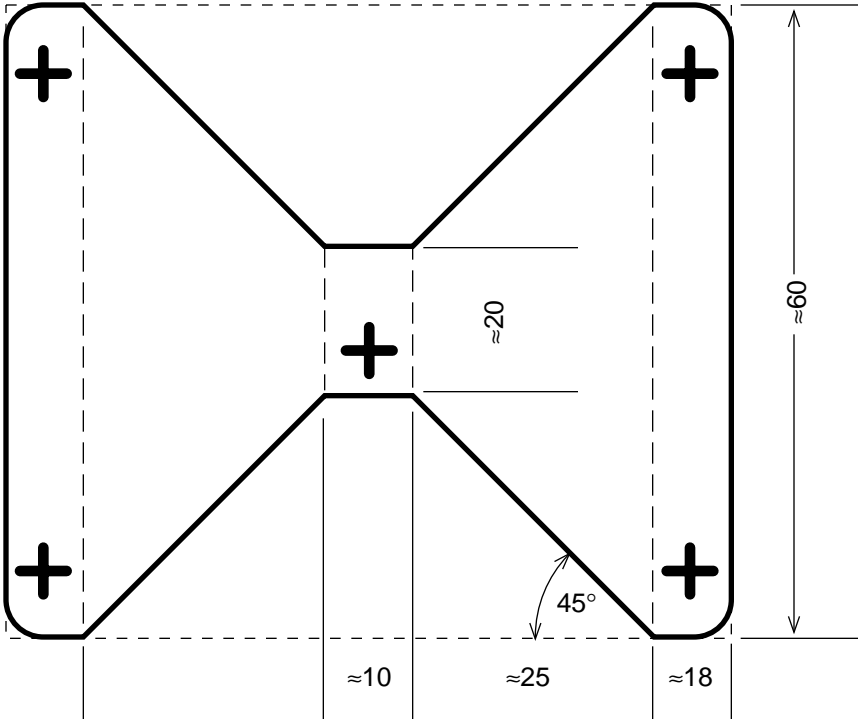

# PANEL LIGHT

LIGHT BRACKET  
.025" 6061T-6

BACK PLATE  
.025" 6061T-6