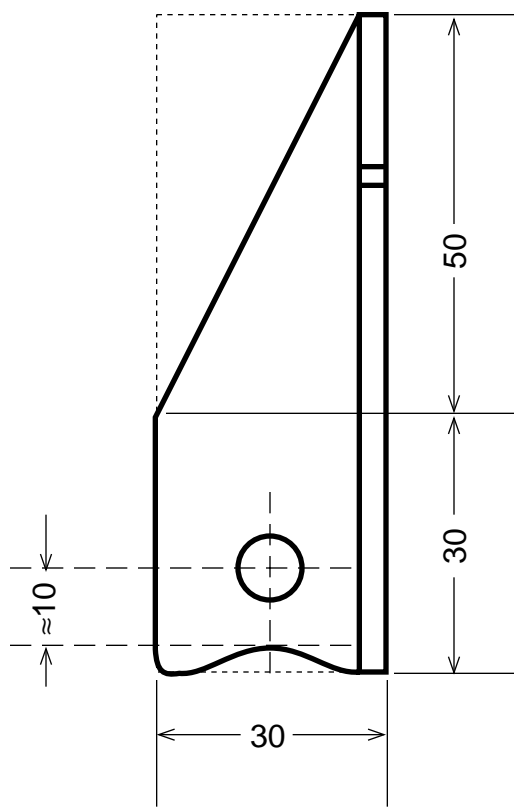

Canopy Thumb Latch

Aluminum Angle .125 thick
2 Symmetrical parts required