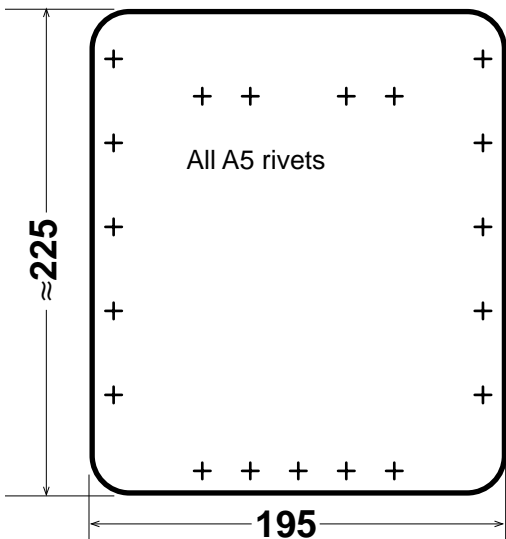

Battery Box for 26-amp PowerSonic BC022 recombinant gas battery

Box back Stainless steel sheet

Box back Stainless steel sheet

Bottom Bracket

Top Bracket

1-inch Square Aluminum Tube

Retaining Strap

Stainless steel sheet