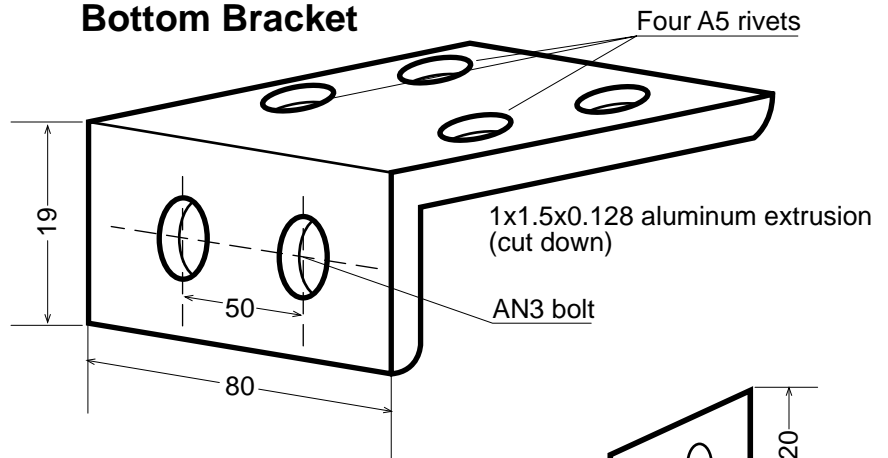

## Box back Stainless steel sheet

## Top Bracket

1-inch Square Aluminum Tube